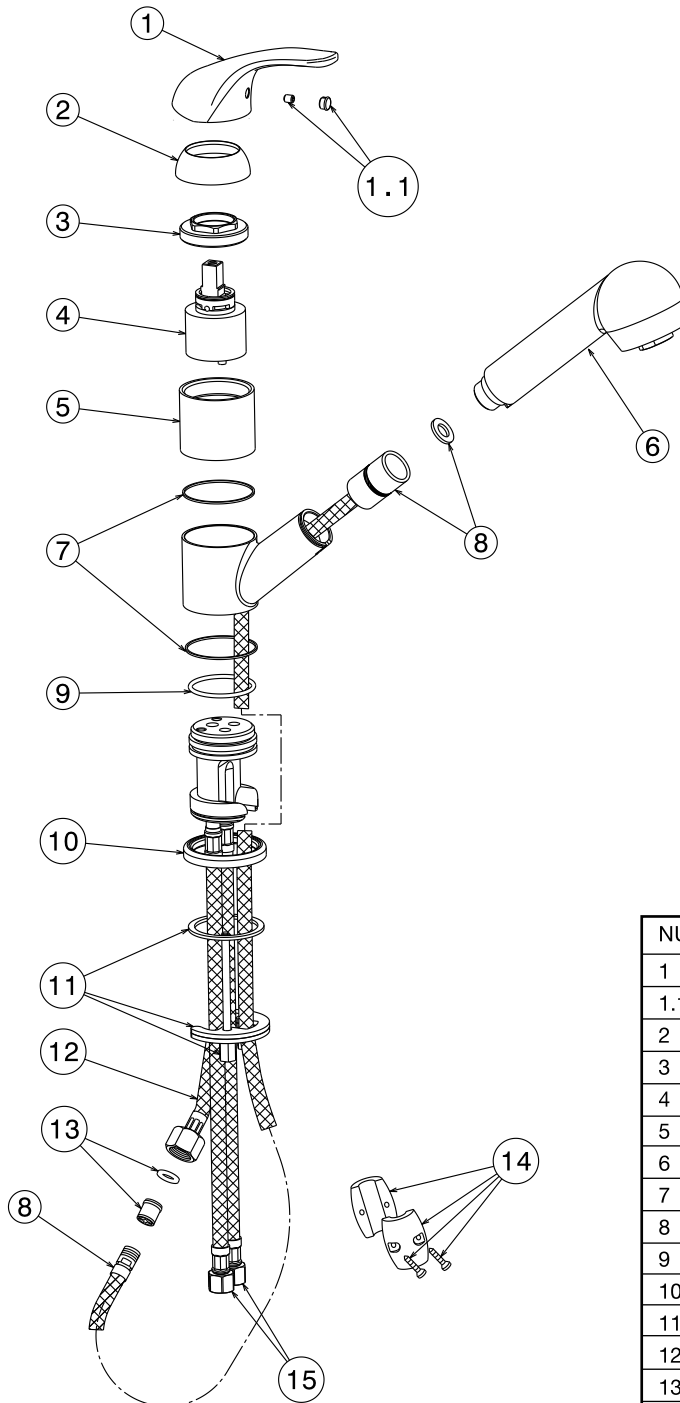

### FEATURES

- Solid brass body with pull-out spray
- Ceramic disc cartridge
- Color coded hot & cold supply lines
- Durable spiral flexible pull-out spray hose
- Maximum 2.2 G.P.M. flow rate
- Installation in a 1-3/8" hole

### PRODUCT SPECIFICATION

Kitchen faucet to include lever handle and pull-out spray, with solid brass body and ceramic disc cartridge. Faucet dimensions to be as follows: Reach: 7-3/4"; Spout Height: 4-5/8" and Faucet Height: 6-1/8". Hot and cold supply lines to be color coded. Kitchen faucet to be BLANCOTORINO, Jr.™, Model 157-184-\_\_\_\_\_ in \_\_\_\_\_ finish.

### NOMINAL DIMENSIONS

MODEL	REACH	SPOUT HEIGHT	FAUCET HEIGHT
157-184	7-3/4	4-5/8	6-1/8

**BLANCOTORINO, Jr.™ MODEL 157-184**

NUM.	PART #	DESCRIPTION
1	16339	LEVER
1.1	16309	SCREW+CAP FOR LEVER
2	16319	LOCK NUT COVER
3	16317	CARTRIDGE LOCK NUT
4	16318	CARTRIDGE
5	13202	BUSH
6	16323	SPRAY HEAD
7	13204	PLASTIC RINGS FOR SPOUT
8	15120	SPRAY FLEXI-HOSE
9	10987	O-RING
10	13205	BASE
11	12351	MOUNTING SET
12	15052	SPRAY FLEXI-HOSE
13	15710	NO-RETURN VALVE
14	11960	WEIGHT
15	15051	FLEXI-HOSES